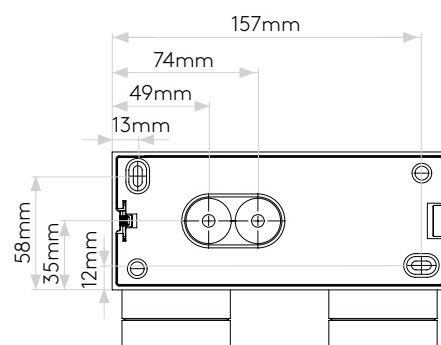

PRODUCT ELEVATIONS

Please note that some dimensions may vary slightly due to manufacturing tolerances, this includes cable entry and fixing holes

Veuillez noter que certaines dimensions peuvent varier légèrement en raison des tolérances de fabrication, y compris l'entrée de câble et les trous de fixation.

Bitte beachten Sie, dass die Maße Fertigungstoleranzen unterliegen und daher in geringem Umfang von der angegebenen Größe abweichen können. Dies gilt auch für Kabeingänge und Befestigungslöcher.

Si prega notare che possono esserci piccole variazioni in alcune dimensioni dovute alle tolleranze di produzione, queste includono l'ingresso del cavo e i fori di fissaggio.