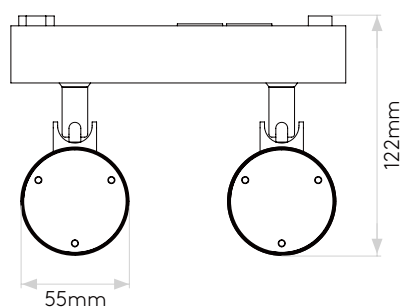

## GENERAL

LOCATION:	Exterior
CLASS:	CE (Class I)
IP RATING:	IP65
BATHROOM ZONE:	Zone 1, 2, 3
DRIVER REQUIRED:	No
INSTALLATION ORIENTATION:	Wall Mount - Horizontal, Uplight or Vertical
MAIN MATERIAL:	Metal - Aluminium
DIMENSIONS (mm):	H:100 W:170 D:122
CUT OUT HOLE (mm):	-
RECESS DEPTH (mm):	-
FIRE RATING:	-
CABLE LENGTH (mm):	-
GROSS WEIGHT (kg):	1.25

## LAMP

LIGHT SOURCE:	AC LED Module
WATTAGE:	15.9W
LAMP INCLUDED:	Yes (Integral)
MAXIMUM LAMP LENGTH (mm):	-
LUMINOUS FLUX (lm):	897
COLOUR TEMP (K):	3000
CRI (Ra):	80
MACADAM ELLIPSE:	3-Step
TILT ADJUSTABLE ANGLE (°):	90
ROTATION ADJUSTABLE ANGLE (°):	330
LIFETIME (hrs):	40000
BEAM ANGLE (°):	35

# PRODUCT ELEVATIONS

Please note that some dimensions may vary slightly due to manufacturing tolerances, this includes cable entry and fixing holes

Veuillez noter que certaines dimensions peuvent varier légèrement en raison des tolérances de fabrication, y compris l'entrée de câble et les trous de fixation.