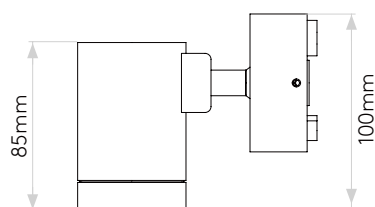

PRODUCT ELEVATIONS

Please note that some dimensions may vary slightly due to manufacturing tolerances, this includes cable entry and fixing holes

Veuillez noter que certaines dimensions peuvent varier légèrement en raison des tolérances de fabrication, y compris l'entrée de câble et les trous de fixation.

Bitte beachten Sie, dass die Maße Fertigungstoleranzen unterliegen und daher in geringem Umfang von der angegebenen Größe abweichen können. Dies gilt auch für Kabeingänge und Befestigungslöcher.

Si prega notare che possono esserci piccole variazioni in alcune dimensioni dovute alle tolleranze di produzione, queste includono l'ingresso del cavo e i fori di fissaggio.