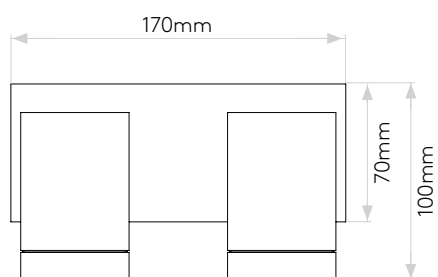

PRODUCT ELEVATIONS

Please note that some dimensions may vary slightly due to manufacturing tolerances, this includes cable entry and fixing holes

Veuillez noter que certaines dimensions peuvent varier légèrement en raison des tolérances de fabrication, y compris l'entrée de câble et les trous de fixation.

Bitte beachten Sie, dass die Maße Fertigungstoleranzen unterliegen und daher in geringem Umfang von der angegebenen Größe abweichen können. Dies gilt auch für Kabeingänge und Befestigungslöcher.

Si prega notare che possono esserci piccole variazioni in alcune dimensioni dovute alle tolleranze di produzione, queste includono l'ingresso del cavo e i fori di fissaggio.